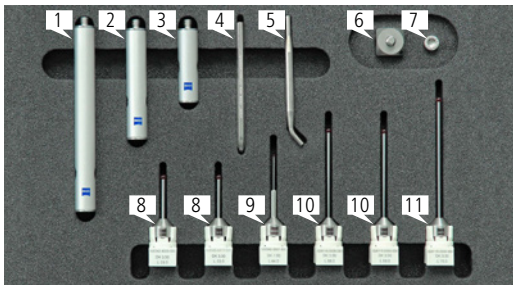

www.probes.zeiss.com

stylus kit basic, M5, set of 13 pcs.

626115-9170-000

Pos	Qty.	Item no.	Description	Weight
1	1	600341-8264-000	stylus extension, M5, aluminium, DGE11, LE100	24,0 g
2	1	600341-8262-000	stylus extension, M5, aluminium, DGE11, LE60	15,0 g
3	1	600341-8261-000	stylus extension, M5, aluminium, DGE11, LE40	10,0 g
4	1	000000-0015-248	hex wrench DIN 911, SW4	9,8 g
5	1	000000-0015-328	pin wrench 2,9	6,7 g
6	1	600341-8361-000	cube, M5, titanium, B15, with threaded stem	13,0 g
7	1	626109-0015-000	screw for cube, M5, V2A, L20, ML15	3,0 g
8	2	600342-8020-000	stylus with thread, M5, tungsten carbide, ruby, DK3, DS2, L33,5, ML23,5	4,4 g
9	1	602030-8065-000	stylus with thread, M5, stepped, tungsten carbide, ruby, DK1,5, DS4, DSE1, L44, ML19	7,2 g
10	2	600342-8021-000	stylus with thread, M5, tungsten carbide, ruby, DK3, DS2, L58, ML48	5,5 g
11	1	626115-0301-075	stylus with thread, M5, tungsten carbide, ruby, DG11, DK3, DS2, L75, ML65	8,7 g
12	1	V0574_A_001	content overview	www.probes.zeiss.com